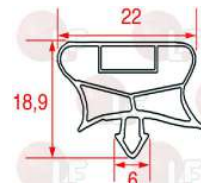

ELECTROLUX 083461

3186710 SNAP-IN GASKET 682x423 mm
magnetic - grey colour
for Blast chiller (WHIRLPOOL) EEVA10 - EEVA7