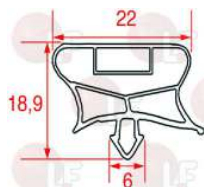

ELECTROLUX 083461

3186710 SNAP-IN GASKET 682x423 mm
 magnetic - grey colour
 for Blast chiller (WHIRLPOOL) EEVA10 - EEVA7

ELECTROLUX 083377

Suitable for:

ELECTROLUX

Suitable for:

3186489 SNAP-IN GASKET 755x690 mm
 magnetic - grey colour
 for Blast chiller (WHIRLPOOL)
 EEVA20
 for Blast chiller (ZANUSSI)
 Series BC
 for Blast chiller (ZANUSSI)
 728001
 739022 EEVA20/1