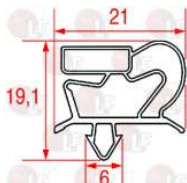

Gaskets for refrigerators

3186607 SNAP-IN GASKET 1520x715 mm
 magnetic - grey color
 for Blast chiller (WHIRLPOOL) AB430 - AF430
 BCF44 - BC44 - EEVA401 - ESBC40 - ESBF40
 for Blast chiller (ZANUSSI) BC44